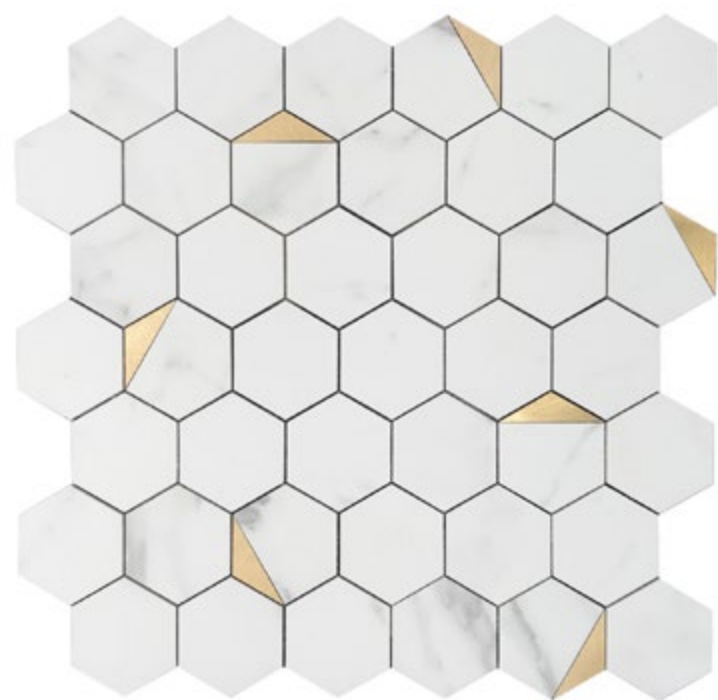

The background features a repeating pattern of teal-colored hexagons. Each hexagon is divided into six triangular sections by white lines that radiate from its center to its vertices. The hexagons are arranged in a staggered grid, creating a complex geometric texture.

2. Despega

3. Coloca y emboquilla

4. Listo

SUPERFICIES APROPIADAS

SUPERFICIES NO APROPIADAS

CARRARA

188903 P&S CARRARA 29.5X29.5 CM

WHITE CARRARA

188899 P&S WHITE CARRARA 28.8X29.1 CM

WHITE HEXAGON

188896 P&S WHITE HEXAGON 28.8X29.1 CM

BLACK HEXAGON

188897 P&S BLACK HEXAGON 28.8X29.1 CM

CEMENT BLUE

188898 P&S CEMENT BLUE 28.8X29.1 CM

BLACK STAR